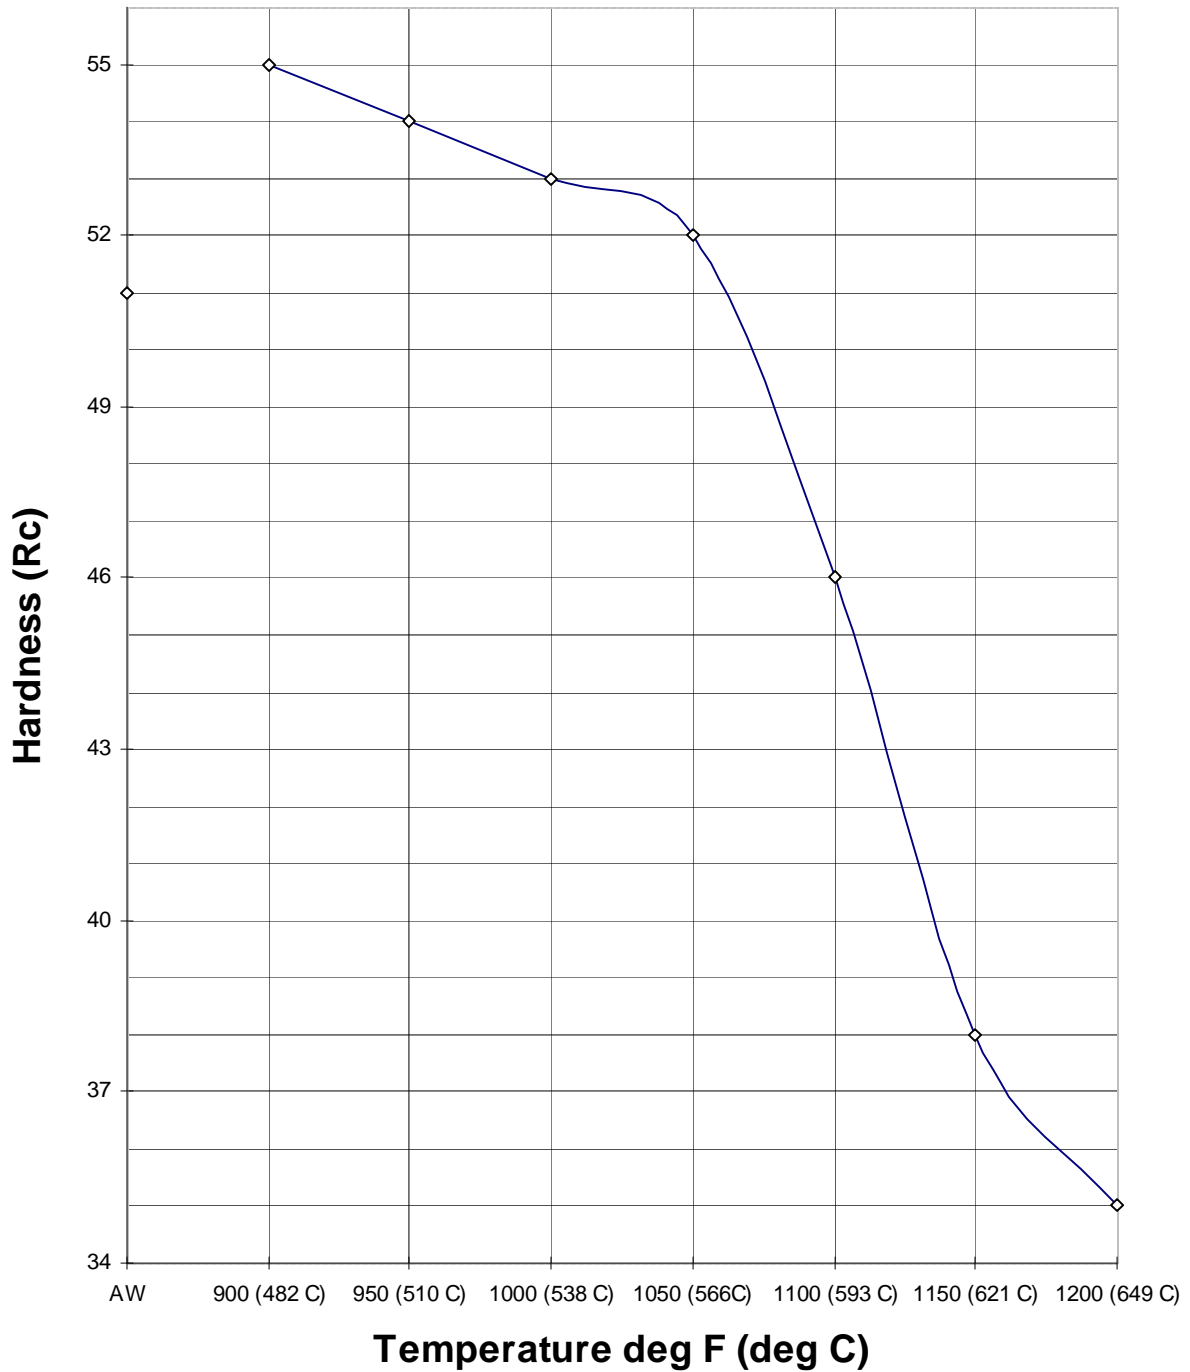

COR-MET F58 FC TEMPER CHART

Cor-Met, Inc. believes this data to be accurately reflected from research. However, Cor-Met cannot make any expressed or implied warranty.