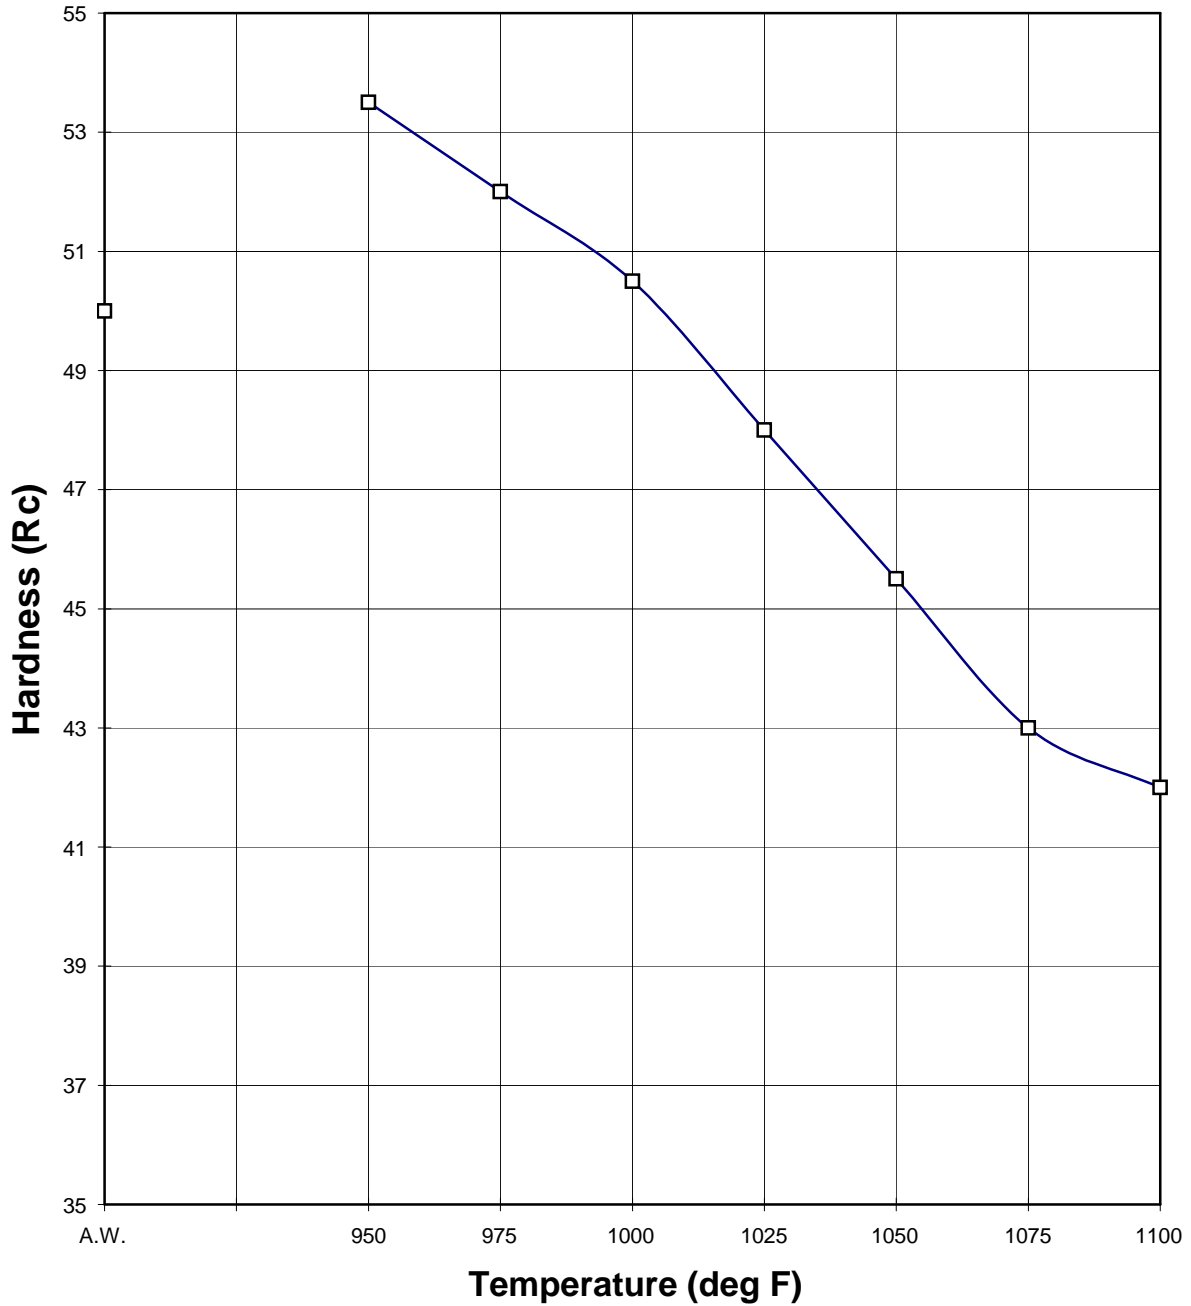

# COR-MET F65 FC-G TEMPER CHART

Cor-Met, Inc. believes this data to be accurately reflected from research. However, Cor-Met cannot make any expressed or implied warranty.